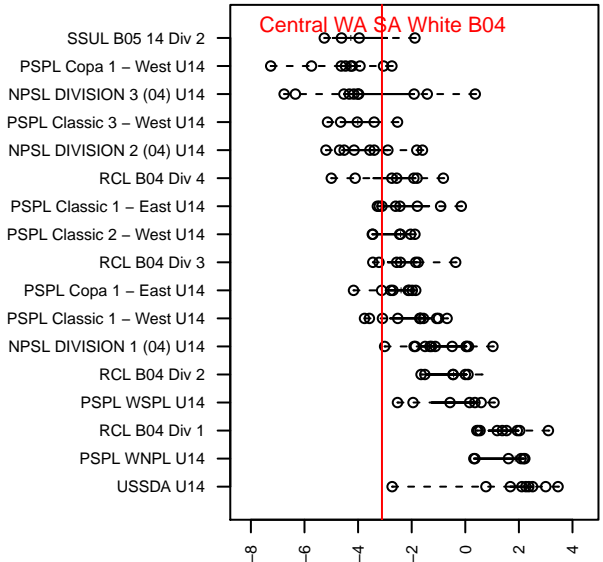

Central WA SA White B04

Central WA Soccer Academy
 Yakima, WA
 B04 total strength=978
 attack=3.49 defense=0.99
 fall league = PSPL Classic 1 – East U14

alt names used:
 CW Sounders B04 White
 CWSA B04 White Jasso

Venues played:
 2017 Tyee Cup Gold U14
 2017 PSPL Classic 1 – East U14

Central WA SA White B04
 Dots are actual minus expected GF (blue circles) and GA (red triangles).
 Blue line is smoothed change in attack strength. Red is smoothed change in defense strength.

**attack and defense variance (black dot)
relative to other teams
and top 10 in region**

**attack and defense rating
relative to others at age
and all opponents in last 13 months**

Performance relative to 13 month average